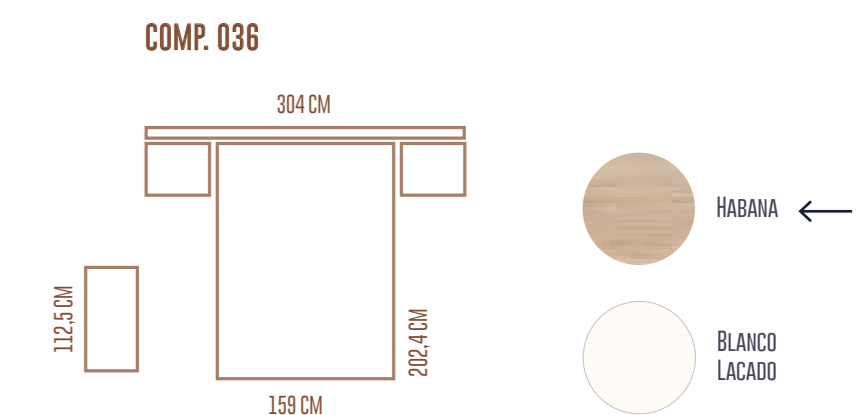

Colour Chordz

PANTONE®
17-1347
Autumn Leaf

COMP. 033

Stratos collection

COMP. 034

-  ELEGANT ←
-  ESSENCE

Stratos collection

Skorpio collection