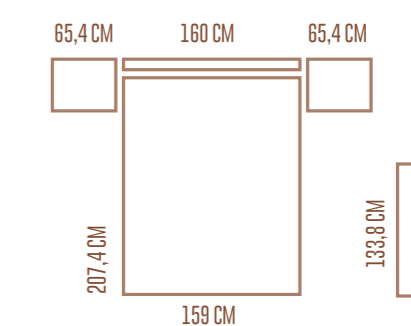

New Kos collection

COMP. 026