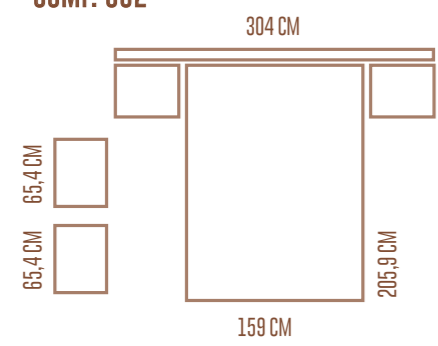

Icon collection

ELEGANT ←

PIZARRA LACADO

ESSENCE

COMP. 002