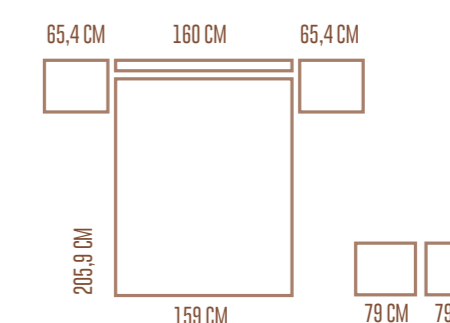

New Rossa collection

COMP. 023