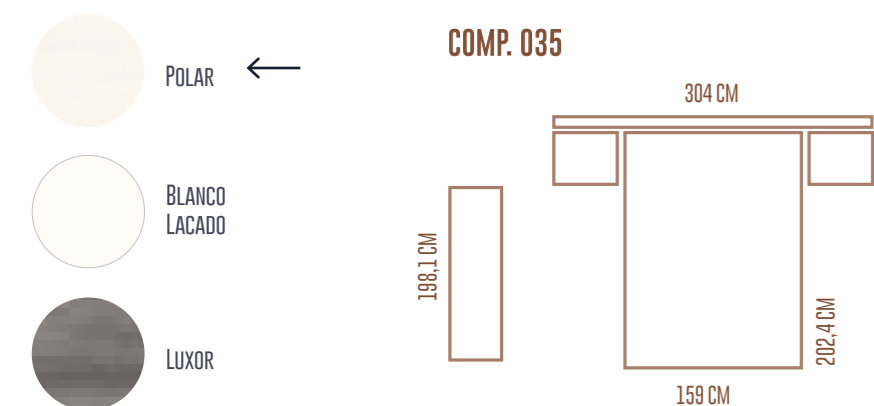

Colour Chordz

PANTONE®
17-1347
Autumn Leaf

COMP. 033

Stratos collection

COMP. 034

-  ELEGANT ←
-  ESSENCE

Stratos collection

Skorpio collection