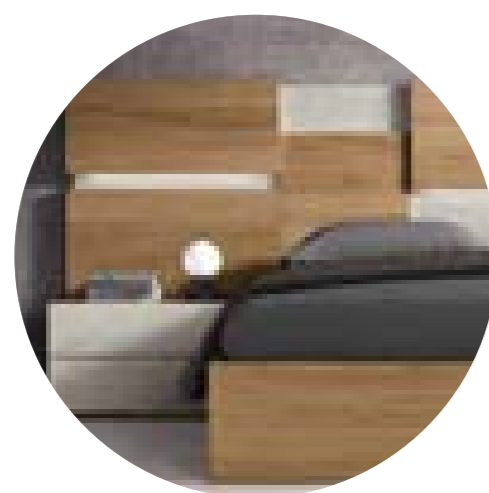

Stratos 114

Cosmo Essence

Elegance, sophistication, quality and a taste for small details, this is the new Cosmo bedroom collection. Because you like to differentiate yourself from the rest of the world, you like to enjoy your home, we put at your disposal a universe of possibilities that will make you DREAM ...