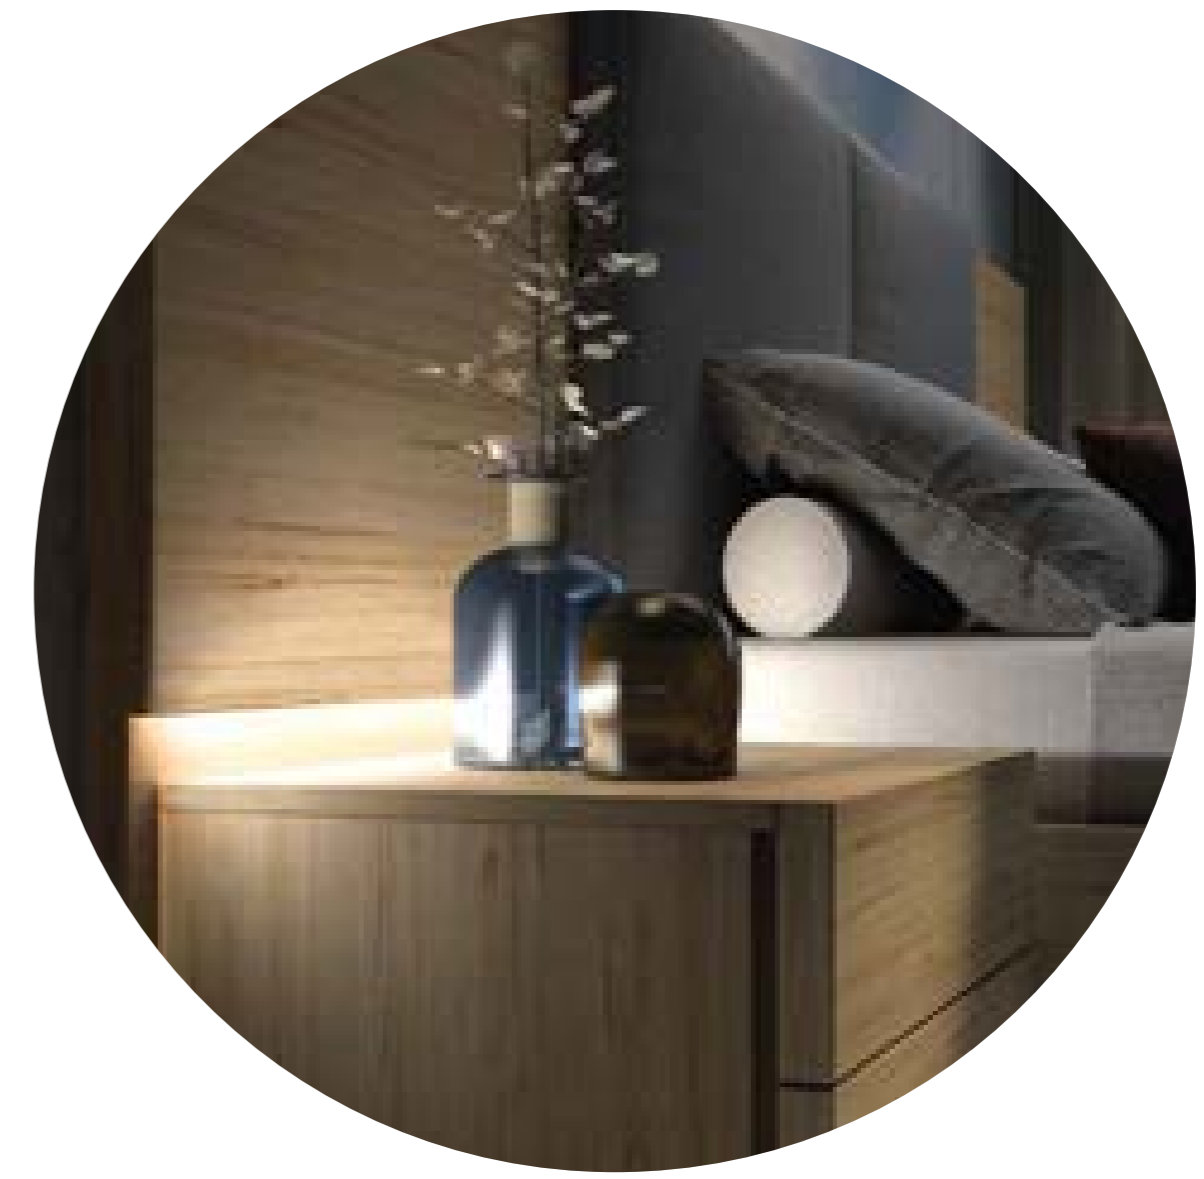

Indy collection

COMP. 041

- ARIOS ←
- TAP FUJI 03