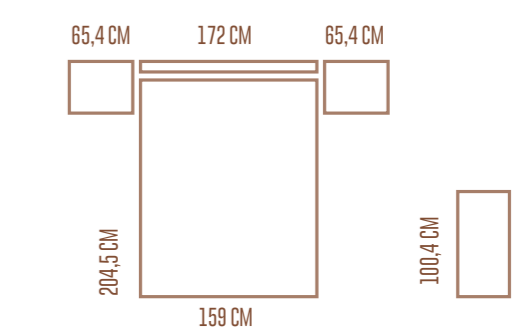

Valentino collection

COMP. 039